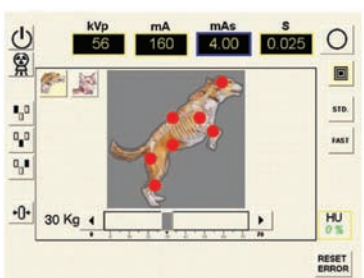

The ONLY Single Monitor System in Digital Veterinary X-Ray

Simply

- pick the species
- pick the body part
- pick view (Lateral, DV or VD)
- enter body part thickness

Benefits of the SINGLE TOUCH Monitor System:

SINGLE TOUCH Monitor is the only monitor that needs to be in the x-ray room.

The computer system and High Resolution monitor can be up to 75 ft. away.

It allows you to stay table side with the animal, improving patient safety and convenience.

Use the preset technique or override the preset and manually modify your own technique.

All from the SINGLE TOUCH Monitor.

View a live demo at: www.vetray.com/digital/singletouch.php

SEDECAL USA Inc
2920 Arlington Heights Road
Arlington Heights, Illinois 60004