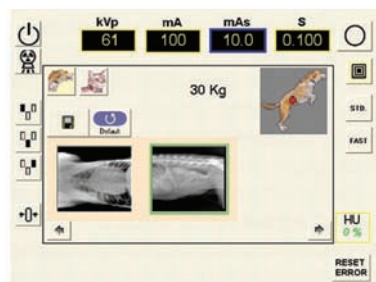

The ONLY Single Monitor System in Digital Veterinary X-Ray

Simply

- pick the species
- pick the body part
- pick view (Lateral, DV or VD)
- enter body part thickness

Benefits of the SINGLE TOUCH Monitor System:

SINGLE TOUCH Monitor is the only monitor that needs to be in the x-ray room.

The computer system and High Resolution monitor can be up to 75 ft. away.

It allows you to stay table side with the animal, improving patient safety and convenience.

Use the preset technique or override the preset and manually modify your own technique.

All from the SINGLE TOUCH Monitor.

View a live demo at: www.vetray.com/digital/singletouch.php

SEDECAL USA Inc
2920 Arlington Heights Road
Arlington Heights, Illinois 60004